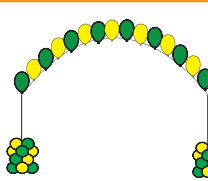

Spiral

Fat Spiral

Checker Spiral

Arrow Pattern

Flower Pattern

Polk-a-Dot

Striped Pattern

Zig Zag Pattern

ARCH STYLES

GARLAND ARCH

\$12 / Linear Ft
 Sturdy design suited for all locations. Various patterns available and can be accentuated with other balloons.

STRING OF PEARLS

\$5 / Linear Ft
 Economic way to add beauty and elegance to any setting.

STRING OF PEARLS ON BALLOON BASE
\$7 / Linear Ft
 Adds a little more interest and stability than basic String of Pearls.

LINKED BALLOON ARCH

\$8 / Linear Ft
 Modern and fun way to highlight an entrance or table. With helium required.