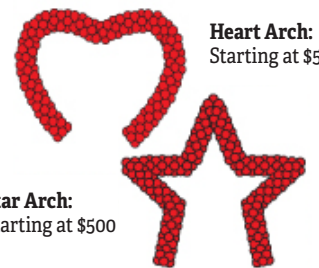

ARCH STYLES

GARLAND ARCH

\$12 / Linear Ft
 Sturdy design suited for all locations. Various patterns available and can be accentuated with other balloons.

STRING OF PEARLS

\$5 / Linear Ft
 Economic way to add beauty and elegance to any setting.

STRING OF PEARLS ON BALLOON BASE
\$7 / Linear Ft
 Adds a little more interest and stability than basic String of Pearls.

LINKED BALLOON ARCH

\$8 / Linear Ft
 Modern and fun way to highlight an entrance or table. With helium required.

LINKED BALLOON ARCH ON BALLOON BASE
\$10 / Linear Ft
 Adds height and extra flair. With helium required.

COLORS AVAILABLE

With over 100 different colors and textures available we can easily match your requests. View color chart from links on our website VolunteerBalloonDecor.com

CUSTOM DESIGN ARCHES

Heart Arch:
 Starting at \$550

Star Arch:
 Starting at \$500