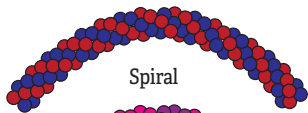

SIZING ARCH FORMULAS

Arches are priced according to size. Follow the simple formulas below to help determine which size would best highlight your purpose.

Fig. 1: Arch wider than taller (width x height = approx. total linear feet)
 Fig. 2: Arch equally tall as wide (1.5 x height + width = approx. total linear feet)
 Fig. 3: Arch taller than wider (2 x height + width = approx. total linear feet)

POPULAR ARCH SIZES

Arch on Table: 10 linear ft Double Ballroom Entrance: 24 linear ft
 Arch Across table: 18 linear ft Street Arch: 40 Linear ft

GARLAND PATTERNS

Different patterns create different visual effects. Note that some patterns below are subject to extra fees due to number of colors.