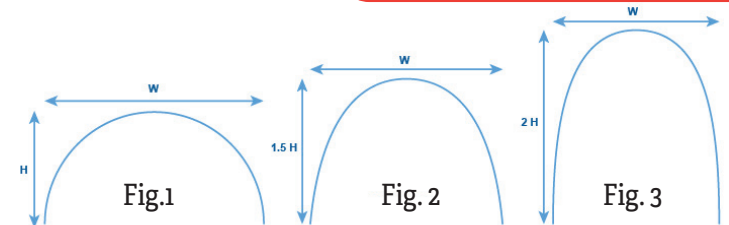

SIZING ARCH FORMULAS

Arches are priced according to size. Follow the simple formulas below to help determine which size would best highlight your purpose.

Fig. 1: Arch wider than taller (width x height = approx. total linear feet)
 Fig. 2: Arch equally tall as wide (1.5 x height + width = approx. total linear feet)
 Fig. 3: Arch taller than wider (2 x height + width = approx. total linear feet)

POPULAR ARCH SIZES

Arch on Table: 10 linear ft Double Ballroom Entrance: 24 linear ft
 Arch Across table: 18 linear ft Street Arch: 40 Linear ft

GARLAND PATTERNS

Different patterns create different visual effects. Note that some patterns below are subject to extra fees due to number of colors.