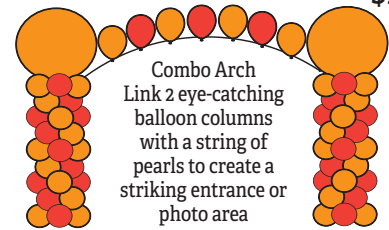

INTRO BUNDLE
(50 balloons)

\$129

STANDARD BUNDLE
(100 balloons)

\$209

SUPER BUNDLE
(150 balloons)

\$299

EYE CATCHING BALLOON COLUMNS

Approximate height 8 feet

\$125

\$125

\$75

NUMBERS & LETTERS

YARD NUMBER

Single: \$200
Double: \$350

TABLE NUMBER

\$125 each

ARCHES

AMAZING TWO COLOR
BALLOON ARCH GARLAND

\$12/linear Foot

STRING OF PEARLS

\$5/linear Foot
\$7/linear Foot on balloon base

LINKED BALLOONS

\$8/linear Foot
\$10/linear Foot on balloon base

TOPPER ARCHES

\$275+

Combo Arch
Link 2 eye-catching
balloon columns
with a string of
pearls to create a
striking entrance or
photo area

CENTERPIECES

IMPRESSIVE
BUDGET FRIENDLY
CENTERPIECE

\$35

UNIQUE CUSTOM
DESIGNS STARTING AT